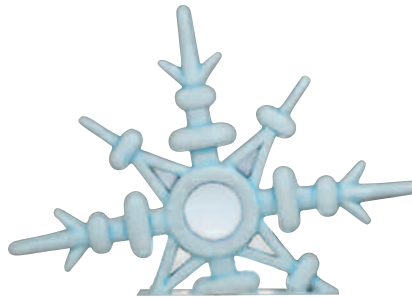

Giant Ground Fiberglass Snowflakes
4' w/Blue Center SNOWFLGR04BLUE