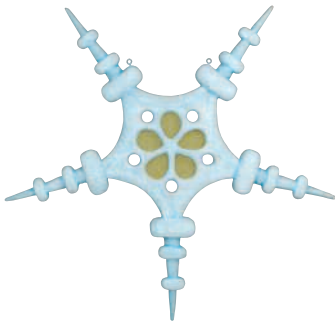

FIBERGLASS FIGURES

Jolly Fiberglass Santa with Bell
Indoor/Outdoor, 8' Tall
FIB08SANTA

Fiberglass Snowman With Child
Indoor/Outdoor, 5' Tall
FIB05SNOWMAN

Fiberglass Bas Relief Santa with Gifts
Indoor/Outdoor, 5' Tall FIB05BASSANTA

FIBERGLASS F I G U R E S

These Fiberglass Snowmen Figures are an exclusive Becker Group Design. Great for entranceways, outdoor displays and as a compliment to Santa sets.

Fiberglass Snowman with Gift Boxes
Indoor/Outdoor, 7.25' Tall
FIBSNOWGIFT

DECEMBER

1	2	3	4	5	6	
7	8	9	10	11	12	13
14	15	16	17	18	19	20
21	22	23	24	25	26	27
28	29	30	31			

December 25 Christmas Day

The big day is here!

Giant Hanging Fiberglass Snowflakes
3' Hanging Snowflake w/Green Center
SNOWFLC03GREEN

Giant Hanging Fiberglass Snowflakes
4' Hanging Snowflake w/Blue Center
SNOWFLA04BLUE

Giant Hanging Fiberglass Snowflakes
4' Hanging Snowflake w/Yellow Center
SNOWFLB04YELLOW

FIBERGLASS P R O P S

All that pass by will be amazed at the size of these enormous fiberglass ornaments and gift boxes. Use in outdoor courtyards and entrance areas or indoors as feature props.