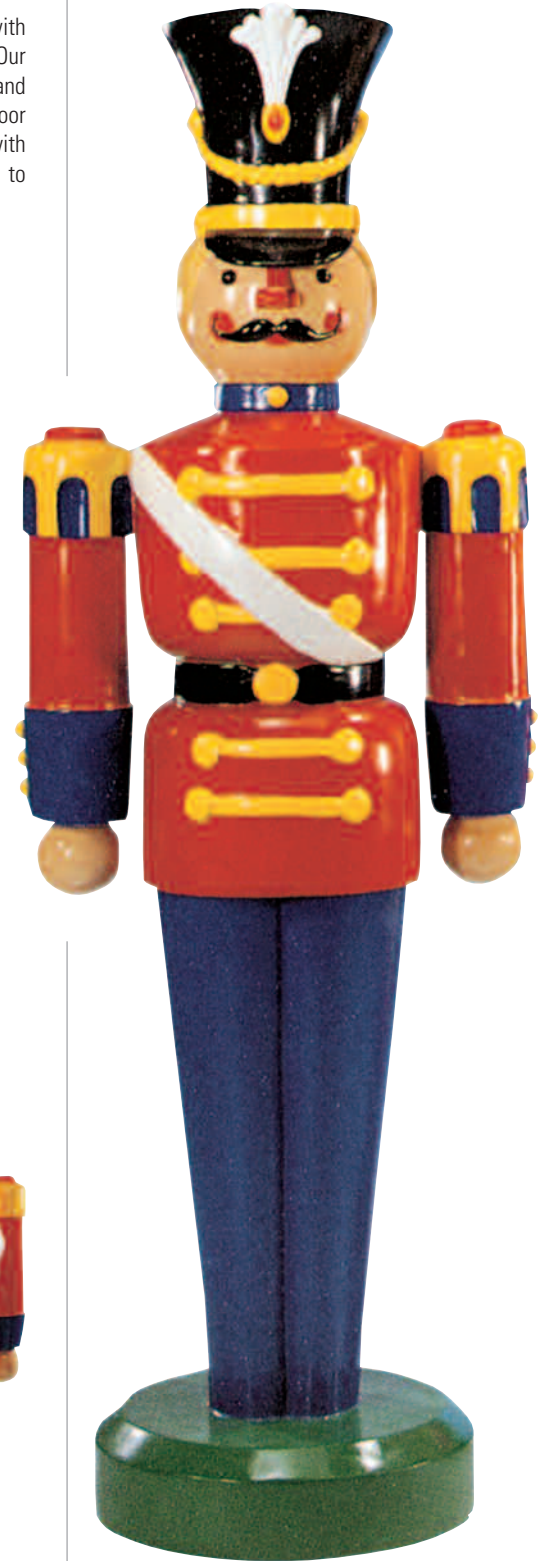

Fiberglass Toy Soldier with Drum
Indoor/Outdoor, 5' Tall
FIB05SOLDIER $605.00
Indoor/Outdoor, 7' Tall
FIB07SOLDIER

Traditional Fiberglass Toy Soldier
Indoor/Outdoor, 6' Tall
FIBTOYSOLD