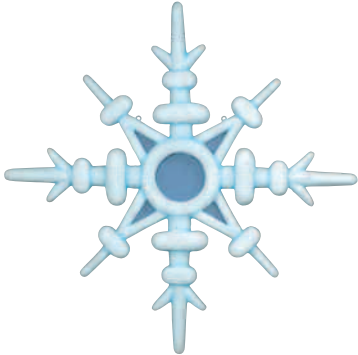

FIBERGLASS F I G U R E S

These Fiberglass Snowmen Figures are an exclusive Becker Group Design. Great for entranceways, outdoor displays and as a compliment to Santa sets.

Fiberglass Snowman with Gift Boxes
Indoor/Outdoor, 7.25' Tall
FIBSNOWGIFT

DECEMBER

1	2	3	4	5	6	
7	8	9	10	11	12	13
14	15	16	17	18	19	20
21	22	23	24	25	26	27
28	29	30	31			

December 25 Christmas Day

The big day is here!

Giant Hanging Fiberglass Snowflakes
3' Hanging Snowflake w/Green Center
SNOWFLC03GREEN

Giant Hanging Fiberglass Snowflakes
4' Hanging Snowflake w/Blue Center
SNOWFLA04BLUE

Giant Hanging Fiberglass Snowflakes
4' Hanging Snowflake w/Yellow Center
SNOWFLB04YELLOW

FIBERGLASS P R O P S

All that pass by will be amazed at the size of these enormous fiberglass ornaments and gift boxes. Use in outdoor courtyards and entrance areas or indoors as feature props.