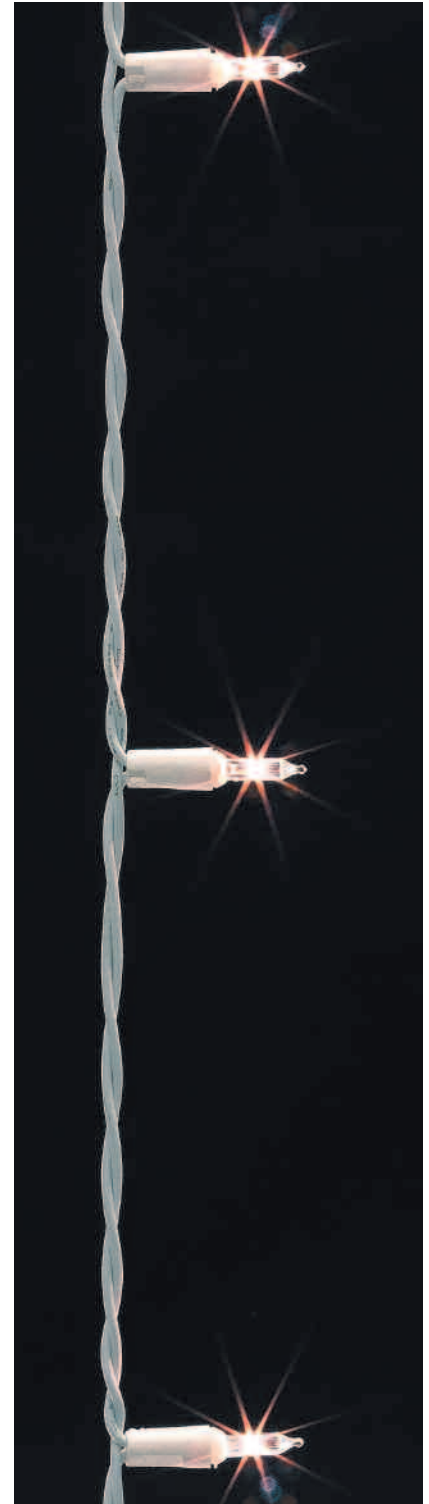

80"L Drop Snowfall 100-Light Curtain

End-to-end, 4" between lamps, 4" lead, 4" tail, 4" between drops, five 20-lamp vertical drops, replaceable fuses, twist proof lamps
WWLIGHTCURT4

120"L Drop Snowfall 100-Light Curtain

End-to-end, 6" between lamps, 6" lead, 4" tail, 6" between drops, five 20-lamp vertical drops, replaceable fuses, twist proof lamps
WWLIGHTCURT6

Ice Light Bar

(Holds 12 light strings) 6', 12 plug bar, 6" spacing, 6' cord, 120 volt. Also available in 220 volt.
ILC02