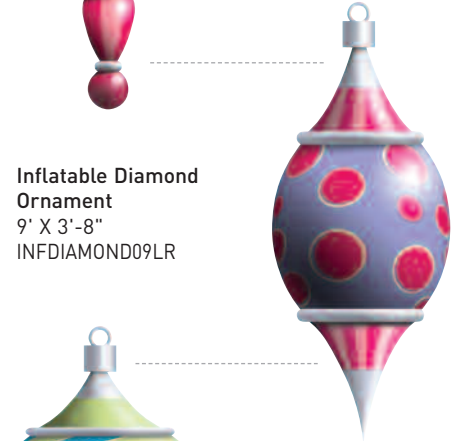

# OVERHEAD INFLATABLES

Spectacular three-dimensional overhead cold-air inflatable units are lightweight attention grabbers. Constructed of nylon and lamé fabrics in a variety of sizes. Balloons are hand-painted and custom made-to-order. Each balloon weighs 40 pounds. Other inflatable creations also available upon request. Allow 4 - 6 weeks for delivery.

**Inflatable Sphere Ornament**  
6' X 6' INFSPHERE06RLR

**Inflatable Sphere Ornament**  
6' X 6' INSPHERE06GBY

**Inflatable Bauble Ornament**  
12' X 5'-6"  
INFBAUBLE12GRPK

**Inflatable Bauble Ornament**  
12' X 5'-6"  
INFBAUBLE12RDPK

**Inflatable Diamond Ornament**  
9' X 3'-8"  
INFDIAMOND09LR

**Inflatable Diamond Stout Ornament**  
6' X 3'-11"  
INFDIAMONDST06G

**Inflatable Teardrop Ornament**  
10'-6" X 5'-6"  
INFTEARDROP10R

**Red & Gold Inflation Victorian Balloon**

- 8' h x 6' w INFBALLOON08REGO
- 10' h x 7.5' w INFBALLOON10REGO
- 12' h x 9' w INFBALLOON12REGO
- 14' h x 10.5' w INFBALLOON14REGO

**OVERHEAD  
INFLATABLES**

Inflatable Victorian Balloons feature an optional horizontal band. Includes motor and inflation fan. All trim, including lights, bows and baskets are sold separately. Inflatables are made-to-order. Allow 4-6 weeks for delivery. Colors: Red, Green, Purple or White Nylon, with Gold Lamé